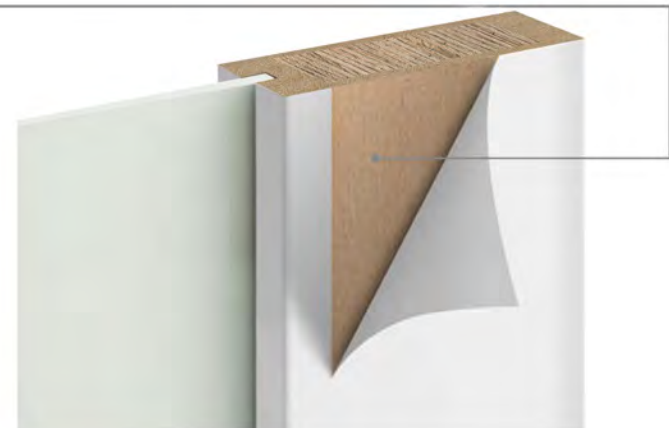

PRODUCTION QUALITY

Our veneering technology uses special high quality manufacturing processes combined with the finest adhesive system which eliminates common issues of peeling often experienced by other manufacturers. Our doors come with a smooth and uniform surface.