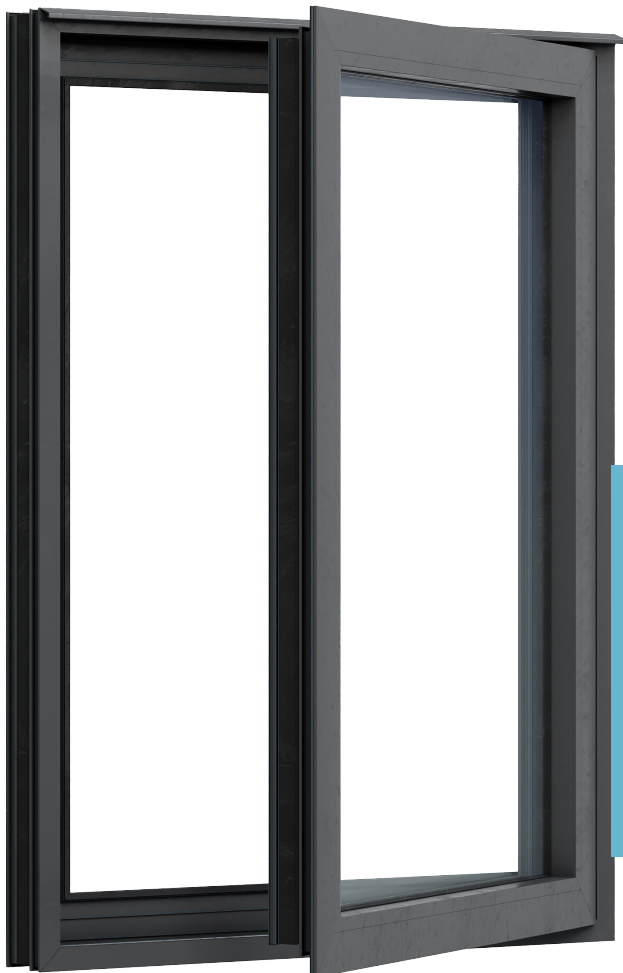

Direct Glazed Windows

INICIO Windows + Doors offers innovative aluminum direct glazed windows that can be customized to meet specific visions.

FEATURES

Large expanses of glass for maximum views with numerous configurations and sizes available

GLASS OPTIONS

Low E2 and Low E3

Casement + Awning Windows

Experience the seamless blend of style and durability with our modern aluminum casement and awning windows, designed to elevate your living space while offering unmatched functionality.