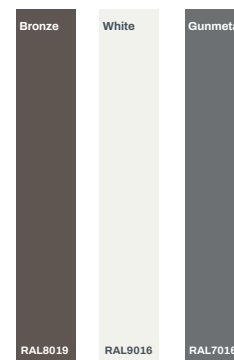

Premium Colors

WARRANTY

INICIO Aluminum Window + Door products come with a 10-year limited warranty. This warranty provides confidence and security, ensuring that you have a durable product supported by a reputable and service-oriented company.

INICIOwindows.com

1.800.334.4263

104 Industrial Court Galt, CA 95632