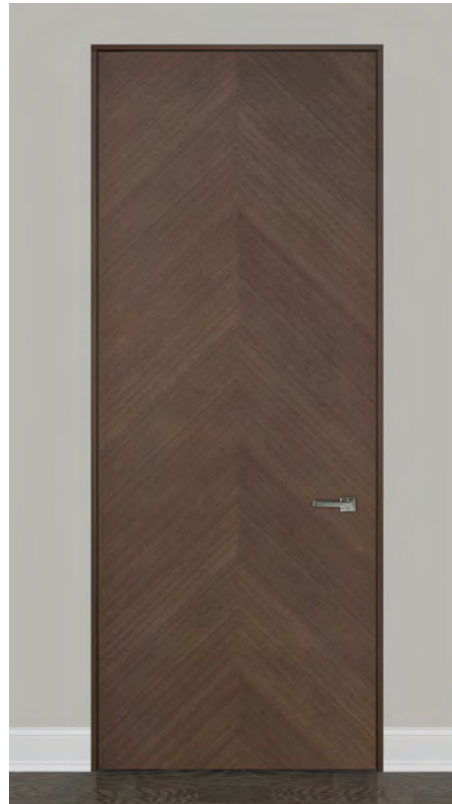

Trimless

The Luxeline S715 door model utilizes a gorgeous chevron pattern that is an eye-catching feature in your home. Select the material, finish, hardware, hinge color and framing options to create a customized look unique for you. By utilizing high-quality concealed hinges and European magnetic latching mechanisms, our Luxeline modern interior door line allows for decreased sound penetration as well as a noticeably smoother close. Perfect for many modern and contemporary architecture styles.