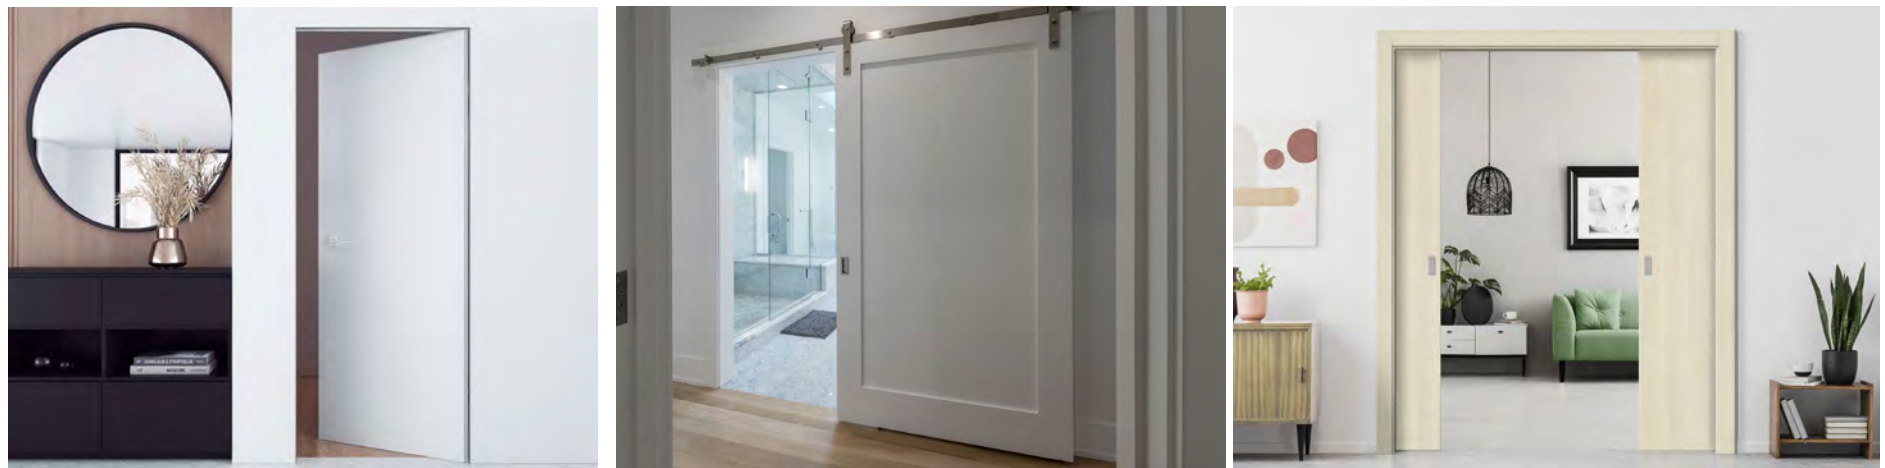

Door Types

Swinging

The Luxeline Collection offers a range of options for swinging doors. The standard hinges can be upgraded for an additional fee, while the standard magnetic latch lock or single bore (levers sold separately) are included, but can be customized at an extra cost. You can also choose from a variety of frame construction options.

Bifold

The Bifold door from our Luxeline Collection comes with standard hardware and a knob. An additional option for a matching cased opening is also available at an extra cost. Choose from our available options to create the perfect look for your space.

Barn

The Barn door in our Luxeline Collection comes with the option of a separate barn door track and hardware (which are sold separately), or the possibility of custom door preparation using your own hardware. Which will require a template for review.

Pocket

The Luxeline Collection's pocket door does not include hardware, which must be purchased separately. Custom door prep using your own hardware is an option and requires a template for review by us.