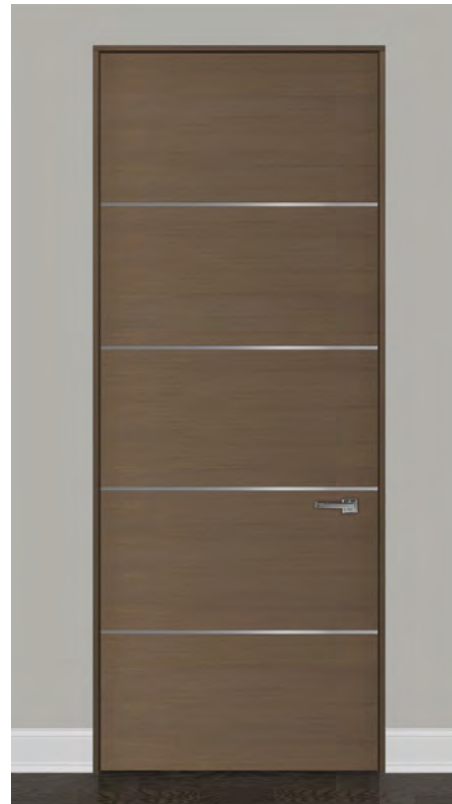

Rift-Cut  
Wood

Painted  
Wood

Door Model **GD-LUX-IB30**

LUXELINE INTERIOR DOORS

Frameless

Trimless

Matching Jamb & Casing

White Jamb & Casing