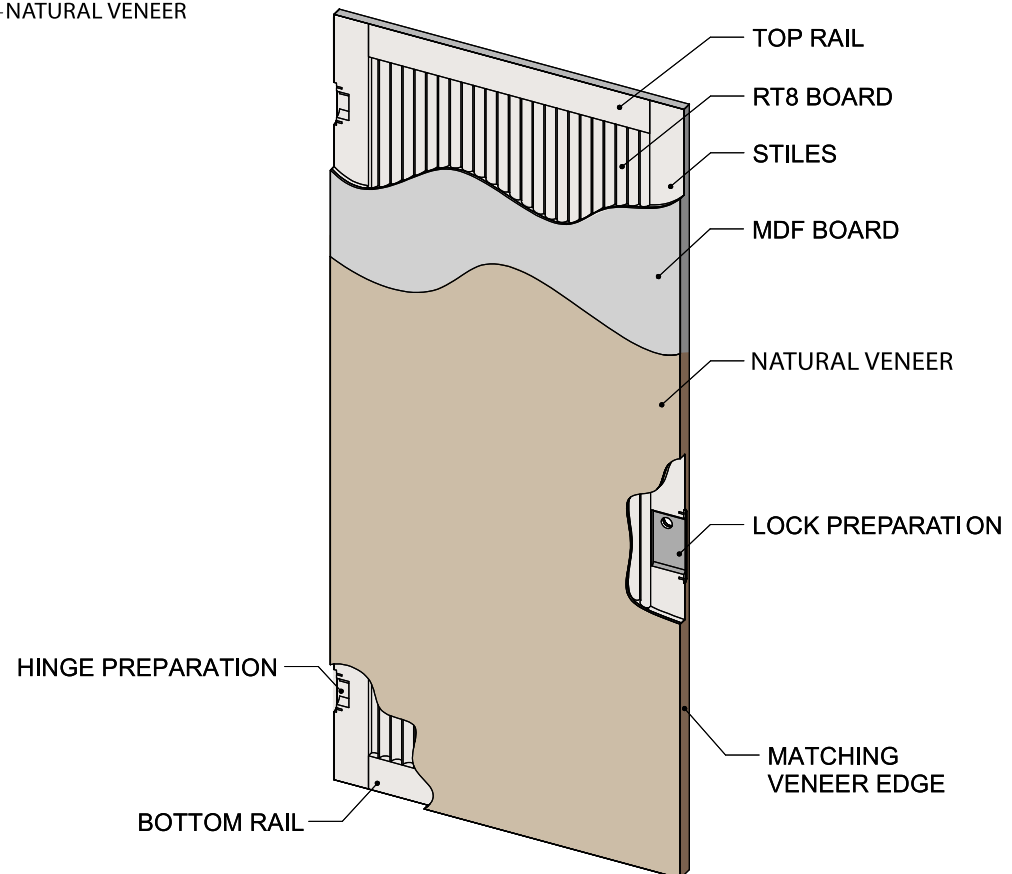

- **CROSSBAND:**

MDF - Fiberboard of medium density

- **FACE VENEER:**

Available in Mahogany, Oak or MDF with a large selection of designs

- **ADHESIVE:**

Moisture-proof, D3 adhesives that do not have any added urea-formaldehyde

## Solid Core Structure - Modern Interior doors:

Our modern interior doors are constructed with a solid core structure. Our wood material offering consists of a solid wood center surrounded by a natural, beautiful 1/4" wood veneer. Our MDF interior doors consist of a RT8 board in the center surrounded by MDF/plywood and a 1/4" natural veneer on the exterior side. Both solid core options create beautifully crafted modern interior doors.