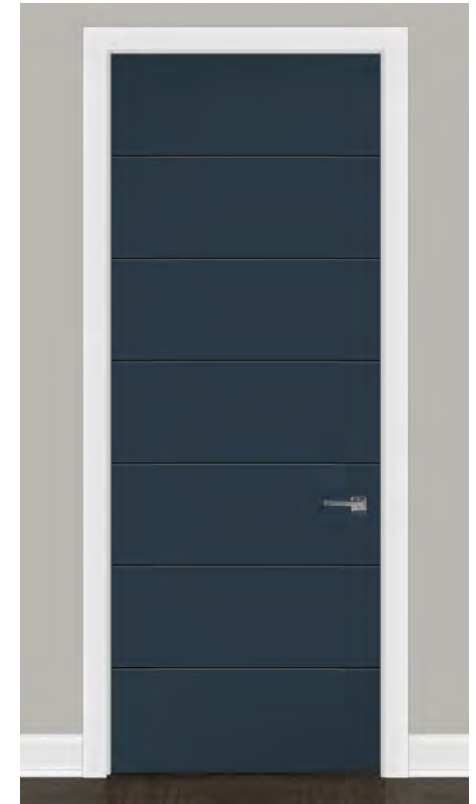

White Jamb & Casing