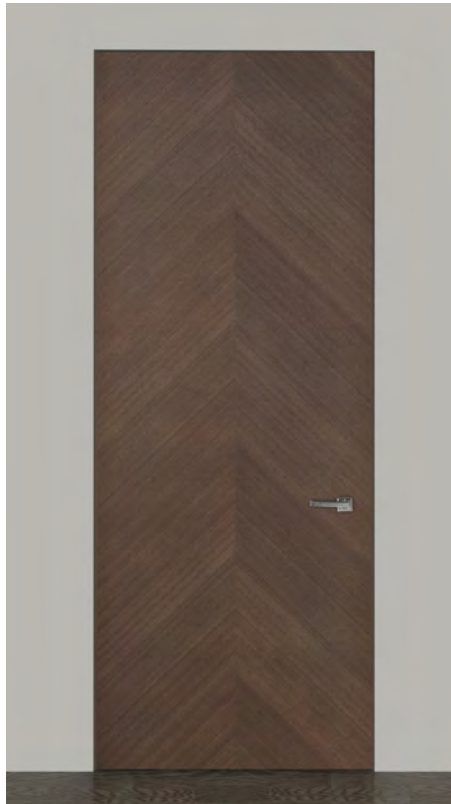

Frameless

The Luxeline S715 door model utilizes a gorgeous chevron pattern that is an eye-catching feature in your home. Select the material, finish, hardware, hinge color and framing options to create a customized look unique for you. By utilizing high-quality concealed hinges and European magnetic latching mechanisms, our Luxeline modern interior door line allows for decreased sound penetration as well as a noticeably smoother close. Perfect for many modern and contemporary architecture styles.