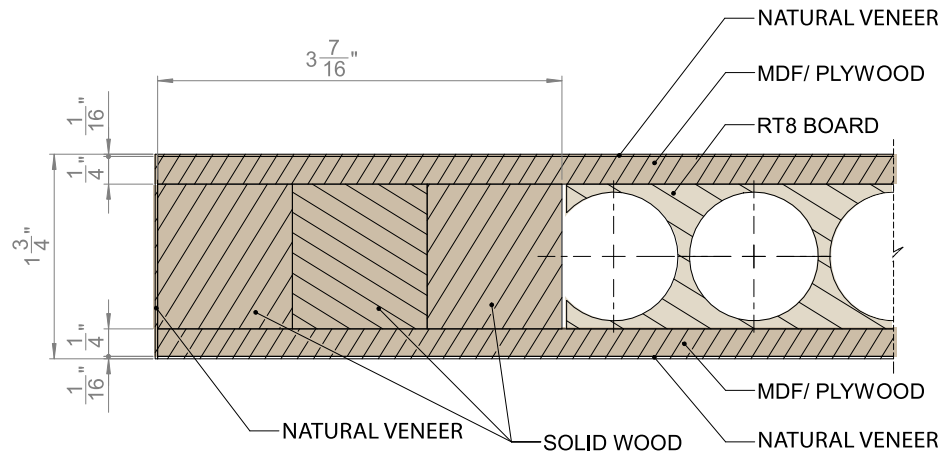

# Construction

- **STILES AND RAILS:**

Solid engineered wood stiles and rails that are 3-6/16" minimum - attached to the core with matching edges

- **CORE:**

RT8 natural fiber wood board - eco-friendly and recyclable- decreases sound traveling