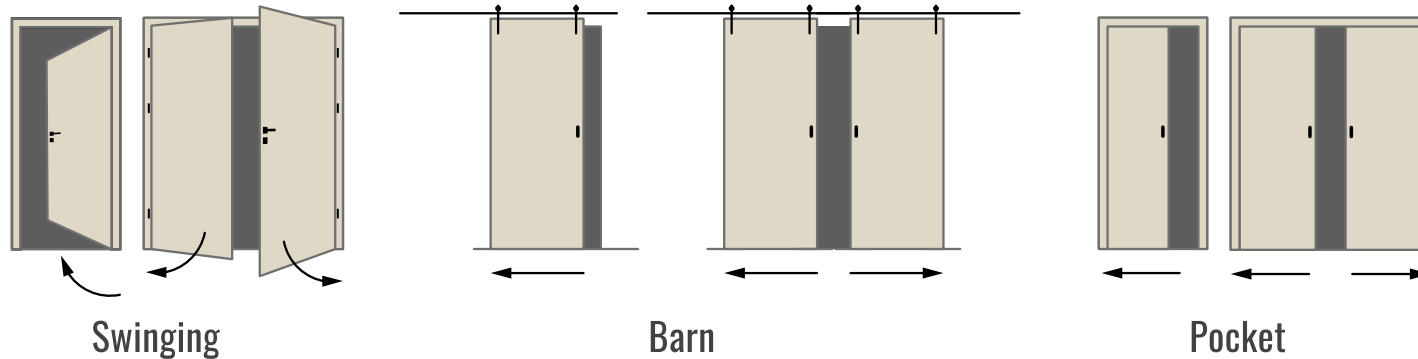

Door Types

Swinging

The Luxeline Collection offers a range of options for swinging doors. The standard hinges can be upgraded for an additional fee, while the standard magnetic latch lock or single bore (levers sold separately) are included, but can be customized at an extra cost. You can also choose from a variety of frame construction options.

Bifold

The Bifold door from our Luxeline Collection comes with standard hardware and a knob. An additional option for a matching cased opening is also available at an extra cost. Choose from our available options to create the perfect look for your space.

Barn

The Barn door in our Luxeline Collection comes with the option of a separate barn door track and hardware (which are sold separately), or the possibility of custom door preparation using your own hardware. Which will require a template for review.

Pocket

The Luxeline Collection's pocket door does not include hardware, which must be purchased separately. Custom door prep using your own hardware is an option and requires a template for review by us.