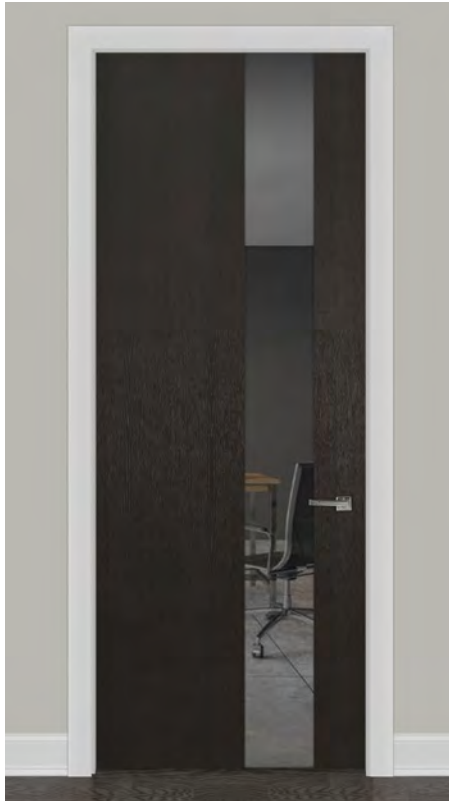

Rift-Cut Wood

Painted Wood

Lacquered MDF

Door Model **GD-LUX-GID5**

LUXELINE INTERIOR DOORS

Frameless

Trimless

Matching Jamb & Casing